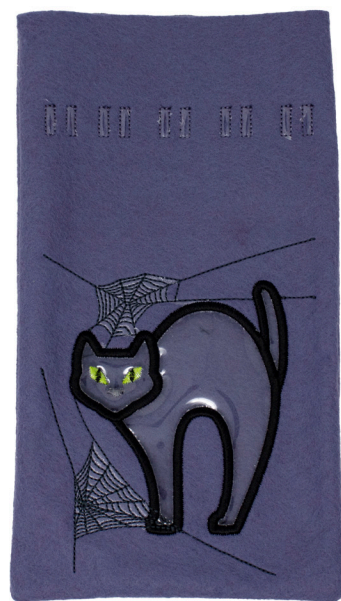

ISACORD THREAD COLORS:

0220	2508	5115
0605	2530	5500
1030	2715	5613
1260	2721	
1321	4423	

**HALLOWEEN FLORALS
BY ANNIE QUIGLEY**

COLLECTION NO. PK90005
4 DESIGNS
LARGEST DESIGN: 9.70 X 6.01 IN.
PROJECT INSTRUCTIONS INCLUDED

ISACORD THREAD COLORS:

0020	1140
0660	1141
0670	1161
0721	
1030	

BLACK CAT TREAT POUCH

COLLECTION NO. 22023-06
1 DESIGN/2 FILES
LARGEST DESIGN: 6.00 X 10.00 IN.
PROJECT INSTRUCTIONS INCLUDED

ISACORD THREAD COLORS:

0020
0112
2864
4174
5912

2 SIZES
7.50 X 4.50 IN.
10.00 X 6.00 IN.

September 2023 Spree Stitches Club
13 Collections-128 Designs / Multi-format USB

OESD PREMIER COLLECTIONS

12945
Headless Horseman
Tiling Scene