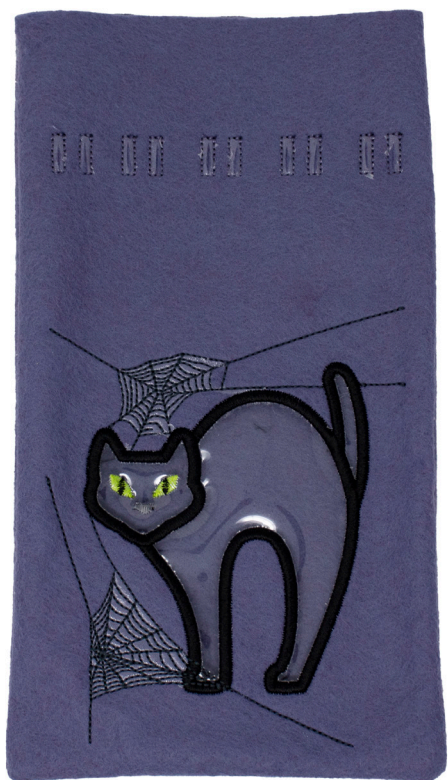

ISACORD THREAD COLORS:

0220	2508	5115
0605	2530	5500
1030	2715	5613
1260	2721	
1321	4423	

**HALLOWEEN FLORALS
BY ANNIE QUIGLEY**

COLLECTION NO. PK90005
4 DESIGNS
LARGEST DESIGN: 9.70 X 6.01 IN.
PROJECT INSTRUCTIONS INCLUDED

ISACORD THREAD COLORS:

0020	1140
0660	1141
0670	1161
0721	
1030	

BLACK CAT TREAT POUCH

COLLECTION NO. 22023-06
1 DESIGN/2 FILES
LARGEST DESIGN: 6.00 X 10.00 IN.
PROJECT INSTRUCTIONS INCLUDED

ISACORD THREAD COLORS:

0020
0112
2864
4174
5912

2 SIZES
7.50 X 4.50 IN.
10.00 X 6.00 IN.

September 2023 Spree Stitches Club
13 Collections-128 Designs / Multi-format USB

OESD PREMIER COLLECTIONS

12945
Headless Horseman
Tiling Scene