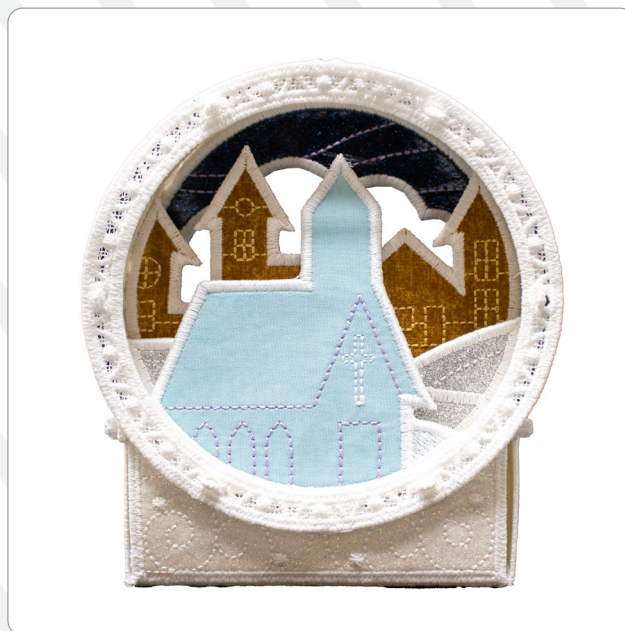

FREESTANDING SHADOW BOX ORNAMENTS

COLLECTION NO. 12908 • 3 DESIGNS/24 FILES

ISACORD THREAD COLORS:

0010
0131
0170
0851

1913
3040
3620
3652

5326
5610